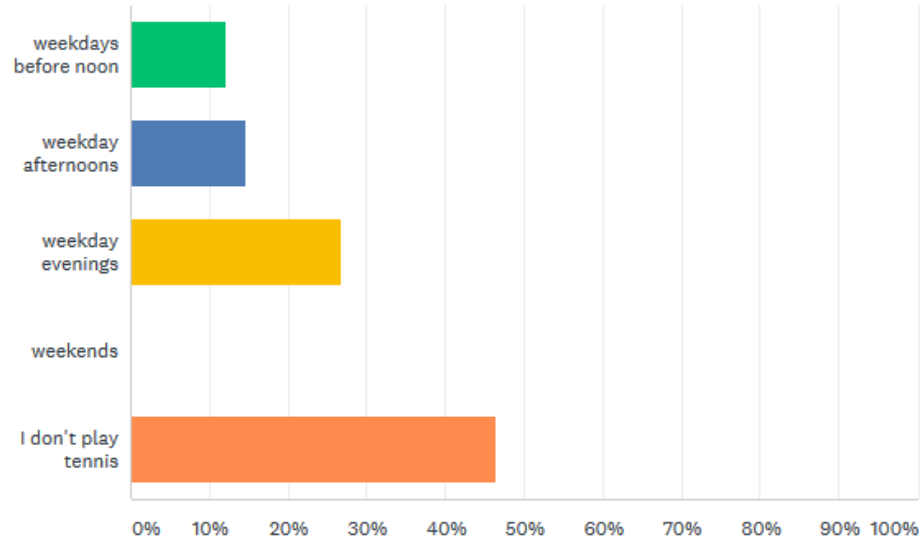

# Did you primarily purchase a season pass for the Mt Mac courts for pickleball or tennis?

Answered: 44 Skipped: 0

ANSWER CHOICES	RESPONSES
▼ Pickleball	52.27% 23
▼ Tennis	38.64% 17
▼ Both	9.09% 4
<b>TOTAL</b>	<b>44</b>

# If you primarily use the Mt Mac courts for pickleball, when do you usually play?

Answered: 43 Skipped: 1

ANSWER CHOICES	RESPONSES
weekdays before noon	48.84% 21
weekday afternoons	2.33% 1
weekday evenings	0.00% 0
weekends	11.63% 5
I don't play pickleball	37.21% 16
<b>TOTAL</b>	<b>43</b>

# If you primarily use the Mt Mac courts for tennis, when do you usually play?

Answered: 41 Skipped: 3

ANSWER CHOICES	RESPONSES
weekdays before noon	12.20% 5
weekday afternoons	14.63% 6
weekday evenings	26.83% 11
weekends	0.00% 0
I don't play tennis	46.34% 19
<b>TOTAL</b>	<b>41</b>

# During the summer of 2018, did you ever come to the courts and have to wait to play?

Answered: 44 Skipped: 0

ANSWER CHOICES	RESPONSES
▼ Never	43.18% 19
▼ Rarely	31.82% 14
▼ Sometimes	22.73% 10
▼ Often	2.27% 1
▼ Always	0.00% 0
<b>TOTAL</b>	<b>44</b>