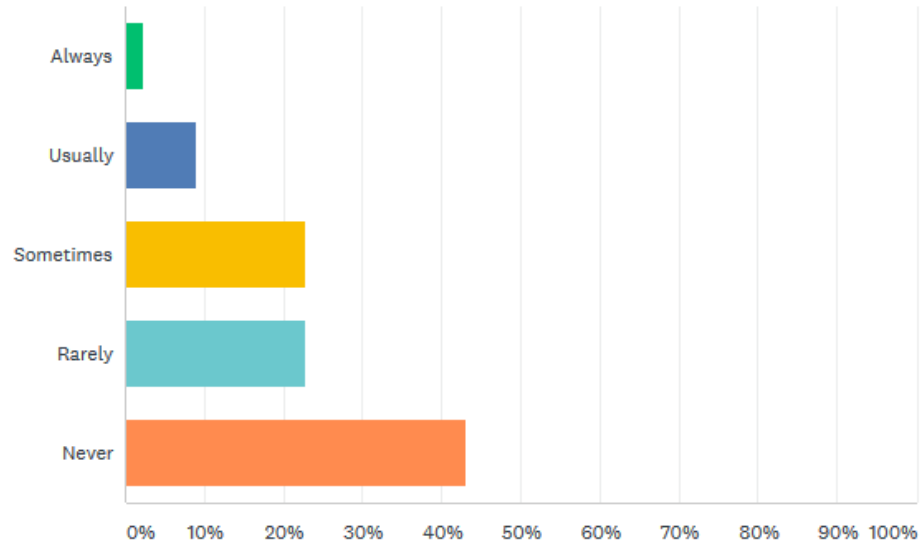

# During the summer of 2018, did you ever come to the courts and have to wait to play?

Answered: 44 Skipped: 0

ANSWER CHOICES	RESPONSES
▼ Never	43.18% 19
▼ Rarely	31.82% 14
▼ Sometimes	22.73% 10
▼ Often	2.27% 1
▼ Always	0.00% 0
<b>TOTAL</b>	<b>44</b>

# If you had to wait to play, please indicate main reason

Answered: 30 Skipped: 14

ANSWER CHOICES	RESPONSES
▼ All the pickleball courts were full	70.00% 21
▼ All the tennis courts were full	13.33% 4
▼ 3 courts had tennis players and the 4th court was being used for pickleball	16.67% 5
<b>TOTAL</b>	<b>30</b>

# Do you use the backboard?

Answered: 44 Skipped: 0

ANSWER CHOICES	RESPONSES
Always	2.27% 1
Usually	9.09% 4
Sometimes	22.73% 10
Rarely	22.73% 10
Never	43.18% 19
<b>TOTAL</b>	<b>44</b>