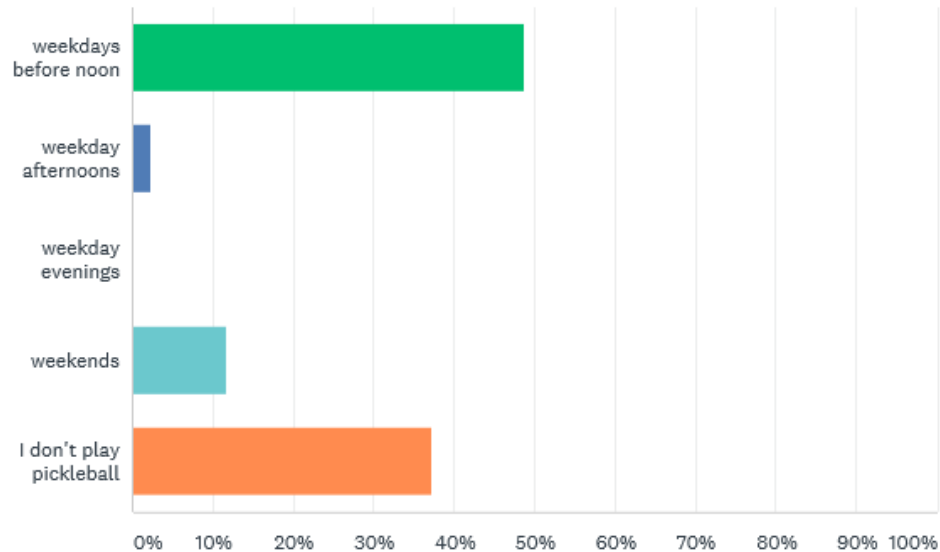

# Tennis Yukon

Mt Mac Court Survey

August 2018

Tennis Yukon's Mission: To develop and promote tennis for all ages and abilities through year-round programming and partnerships.

# Did you primarily purchase a season pass for the Mt Mac courts for pickleball or tennis?

Answered: 44 Skipped: 0

ANSWER CHOICES	RESPONSES
▼ Pickleball	52.27% 23
▼ Tennis	38.64% 17
▼ Both	9.09% 4
<b>TOTAL</b>	<b>44</b>

# If you primarily use the Mt Mac courts for pickleball, when do you usually play?

Answered: 43 Skipped: 1

ANSWER CHOICES	RESPONSES
weekdays before noon	48.84% 21
weekday afternoons	2.33% 1
weekday evenings	0.00% 0
weekends	11.63% 5
I don't play pickleball	37.21% 16
<b>TOTAL</b>	<b>43</b>