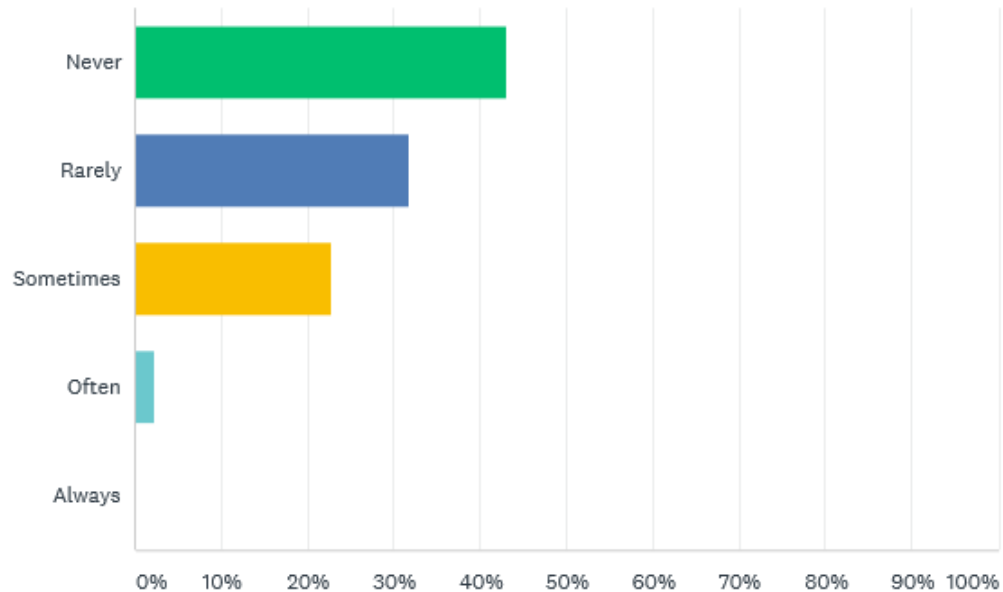

# If you primarily use the Mt Mac courts for tennis, when do you usually play?

Answered: 41 Skipped: 3

ANSWER CHOICES	RESPONSES
weekdays before noon	12.20% 5
weekday afternoons	14.63% 6
weekday evenings	26.83% 11
weekends	0.00% 0
I don't play tennis	46.34% 19
<b>TOTAL</b>	<b>41</b>

# During the summer of 2018, did you ever come to the courts and have to wait to play?

Answered: 44 Skipped: 0

ANSWER CHOICES	RESPONSES
▼ Never	43.18% 19
▼ Rarely	31.82% 14
▼ Sometimes	22.73% 10
▼ Often	2.27% 1
▼ Always	0.00% 0
<b>TOTAL</b>	<b>44</b>