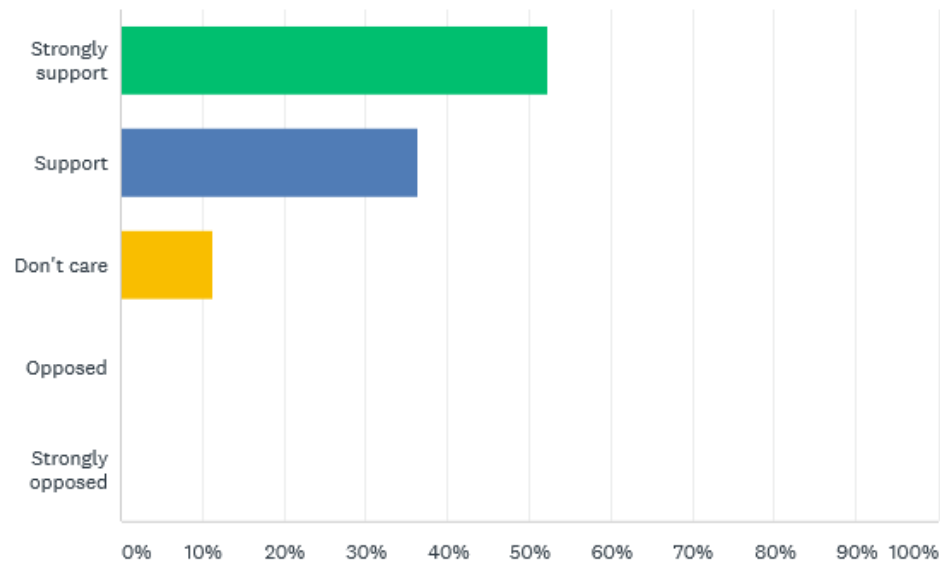

Second backboard on north fence near north-west corner?

Answered: 44 Skipped: 0

ANSWER CHOICES	RESPONSES
Strongly support	52.27% 23
Support	36.36% 16
Don't care	11.36% 5
Opposed	0.00% 0
Strongly opposed	0.00% 0
TOTAL	44