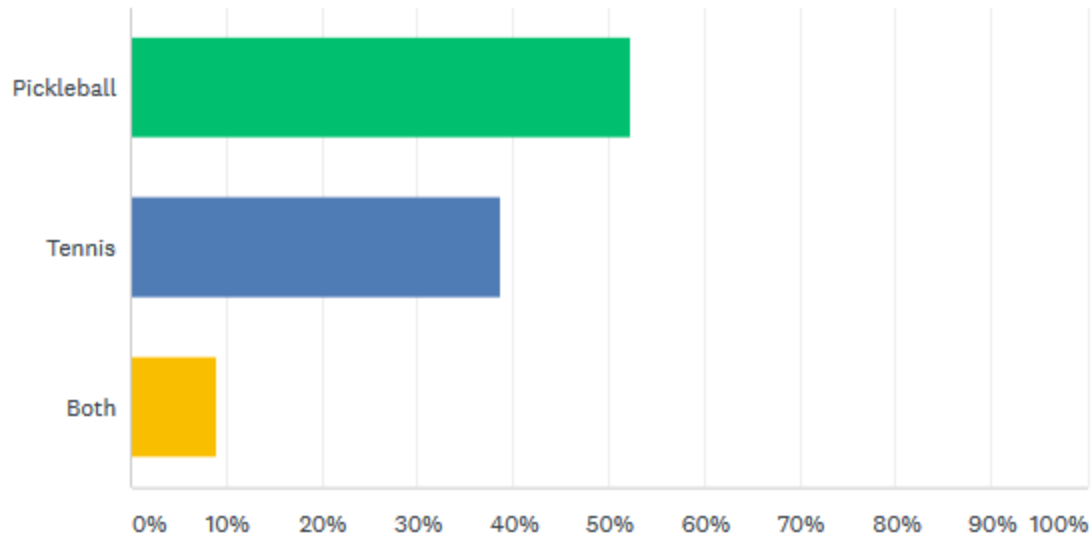

# Tennis Yukon

Mt Mac Court Survey

August 2018

Tennis Yukon's Mission: To develop and promote tennis for all ages and abilities through year-round programming and partnerships.

# Did you primarily purchase a season pass for the Mt Mac courts for pickleball or tennis?

Answered: 44 Skipped: 0

ANSWER CHOICES	RESPONSES
▼ Pickleball	52.27% 23
▼ Tennis	38.64% 17
▼ Both	9.09% 4
<b>TOTAL</b>	<b>44</b>